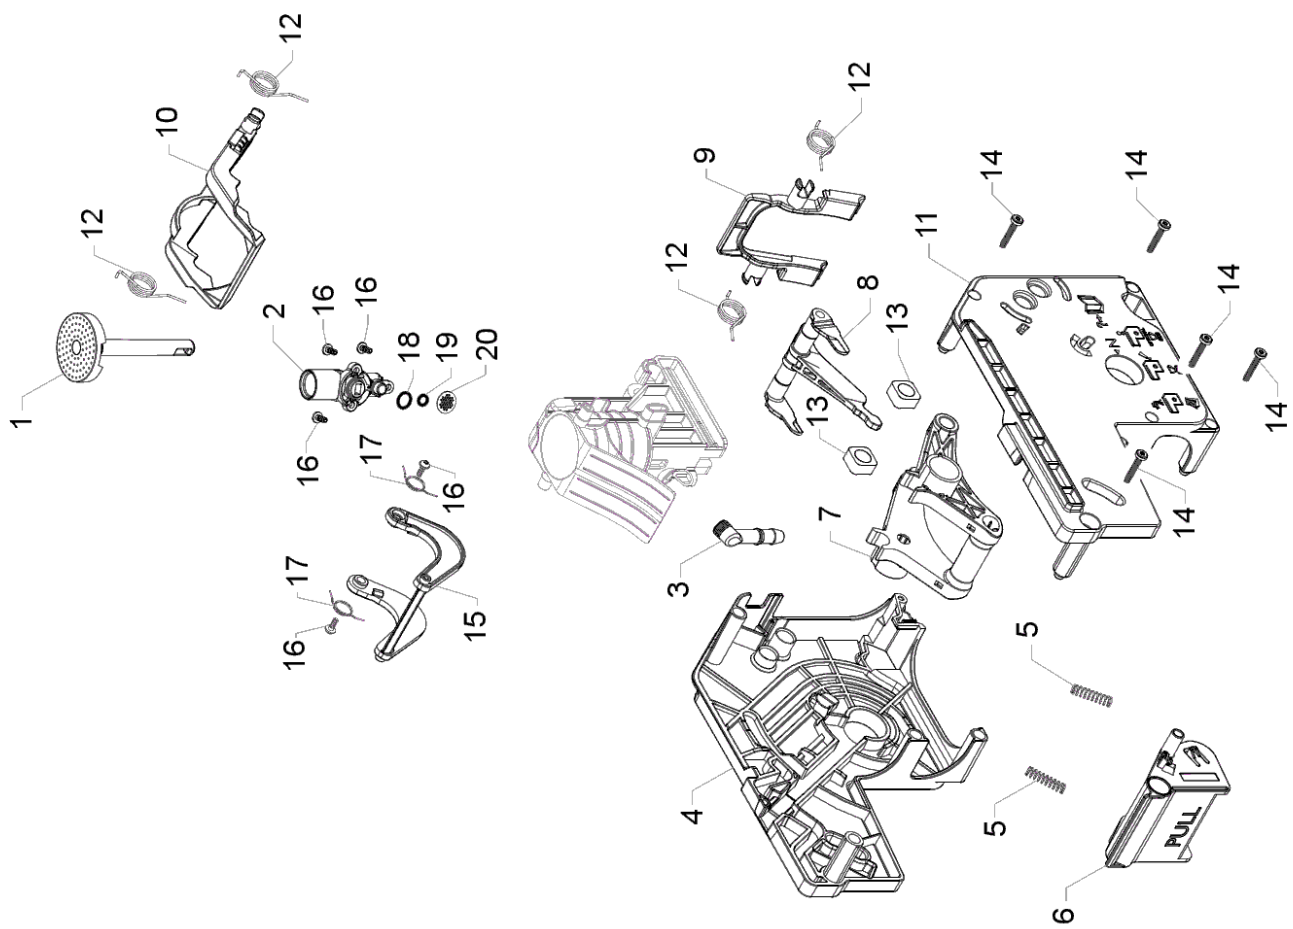

<u>Positie</u>	<u>Code</u>	<u>Omschrijving</u>	<u>Vervanger</u>	<u>Aantal</u>	<u>Beekman Nr</u>
1	17000764	BLK BREW UNIT INTEGRAL PISTON CST ASSY.	996530073722	1	
10	17000755	BLACK BREW UNIT PISTON SCRAPER CST	996530073705	1	
100	421944028571	BLK BREW UNIT V2 CST		1	9.36.12.26-0
11	17000752	BLACK BREW UNIT RIGHT PLATE CST	996530073704	1	
12	17000765	SS BREW UNIT COUNTERP.SCRAPER SPRING CST	996530073713	1	
13	9161.094.050	BLACK BREW UNIT DRILLED BLOCK	996530050539	1	
14	12000897	Onbekend	996530007953	1	
15	17000756	BLK BREW UNIT COUNTERPISTON SCRAPER CST	996530073767	1	
16	12001787	SCREW TCBR TORX 10 3X8 PLAST.SS	996530073717	1	
17	17000766	SS BREW UNIT PISTON SCRAPER SPRING CST	996530073733	1	
18	NM01.035	OR ORM 0090-20 SILICONE	996530059399	1	9.36.17.06-0
18	NM01.035	OR ORM 0090-20 SILICONE	996530059399	1	
19	12000070	Onbekend	996530007732	1	9.36.17.43-0
2	17000757	BLACK BREW UNIT WATER INLET SLEEVE CST	996530073789	1	
20	421944015931	SS BREW UNIT COF.FILTER HOLES		1	
3	17001293	BLK BREW UNIT DRAIN COFFEE CONNECT.CST	996530073729	1	
4	17000751	BLACK BREW UNIT LEFT PLATE CST	996530073727	1	
5	17000006	Onbekend	996530009559	1	
6	17000767	BLACK BREW UNIT COUPLING LEVER CST	996530073728	1	
7	17000753	BLACK BREW UNIT ELBOW SHAFT CST	996530073766	1	
8	17000754	BLACK BREW UNIT CONNECTING ROD CST	996530073714	1	
9	17000768	BLACK BREW UNIT LOCKING LEVER CST	996530073768	1